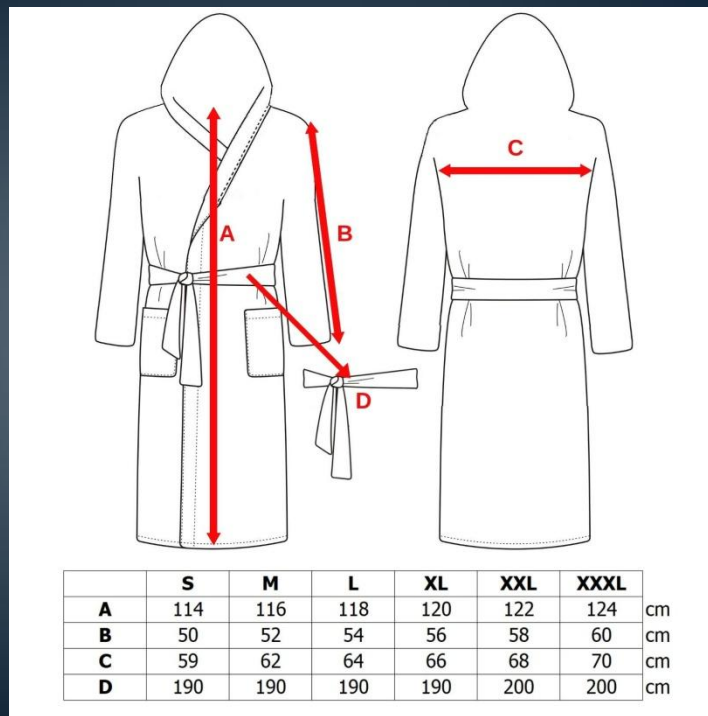

Waffle terry bathrobe 02

#0060

Single-layer double-sided waffle bathrobe, with clear lines on the outer waffle, soft and breathable, elegant and elegant, inner Terry, tight, soft and long, comfortable, skin-friendly and more absorbent