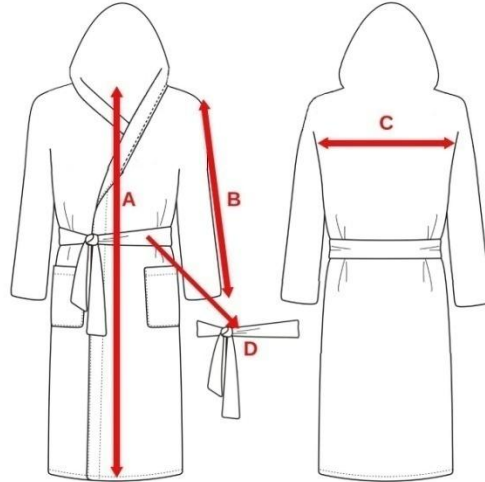

Size: any sizes

Any color can be customized

Waffle bathrobe 01

	S	M	L	XL	XXL	XXXL	
A	114	116	118	120	122	124	cm
B	50	52	54	56	58	60	cm
C	59	62	64	66	68	70	cm
D	190	190	190	190	200	200	cm

#44

Light and breathable, simple and fashionable, the fabric is uneven and unclinging, with flanged line and full of fluency

First Choice for warm regional hotels

Waffle terry bathrobe 02

#0060

Single-layer double-sided waffle bathrobe, with clear lines on the outer waffle, soft and breathable, elegant and elegant, inner Terry, tight, soft and long, comfortable, skin-friendly and more absorbent