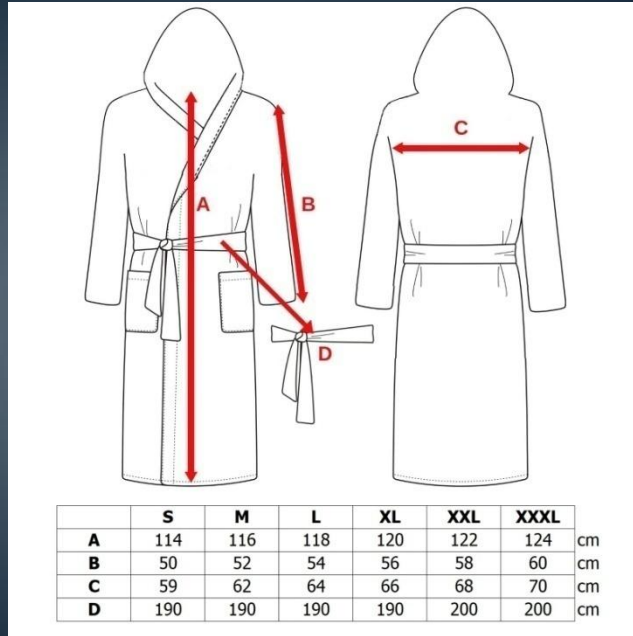

Coral fleece bathrobe

#33

Feel great, very slippery, very soft, easy to wash

Size: any sizes

Any color can be customized