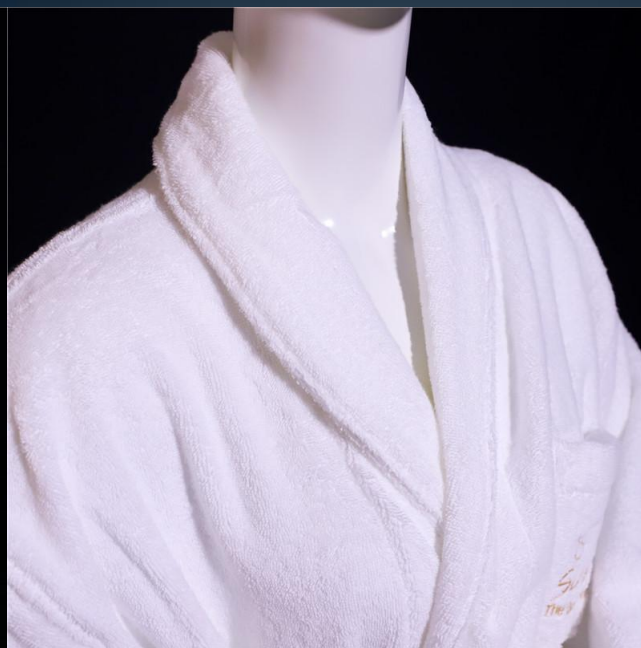

Size: any sizes

Any color can be customized

Waffle bathrobe 01

	S	M	L	XL	XXL	XXXL	
A	114	116	118	120	122	124	cm
B	50	52	54	56	58	60	cm
C	59	62	64	66	68	70	cm
D	190	190	190	190	200	200	cm

#44

Light and breathable, simple and fashionable, the fabric is uneven and unclinging, with flanged line and full of fluency

First Choice for warm regional hotels

Waffle terry bathrobe 02

#0060

Single-layer double-sided waffle bathrobe, with clear lines on the outer waffle, soft and breathable, elegant and elegant, inner Terry, tight, soft and long, comfortable, skin-friendly and more absorbent

Terry cotton bathrobe

#0058

terry bathrobe

100%cotton ;Thick and soft

Soft terry , comfortable to touch

Normal weight:1000/1100/1200g

常规加牙条2 刺绣1 青果领2
如需染色按数量多少 颜色深浅收费
(特殊牙条, 刺绣另外算)

Velvet cotton bathrobe