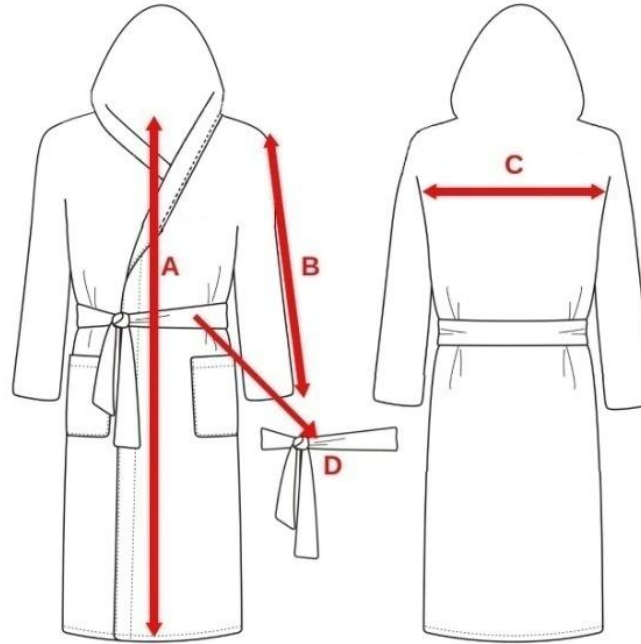

Coral fleece bathrobe

	S	M	L	XL	XXL	XXXL	
A	114	116	118	120	122	124	cm
B	50	52	54	56	58	60	cm
C	59	62	64	66	68	70	cm
D	190	190	190	190	200	200	cm

#33

Feel great, very slippery, very soft, easy to wash

Size: free size

Any color can be customized