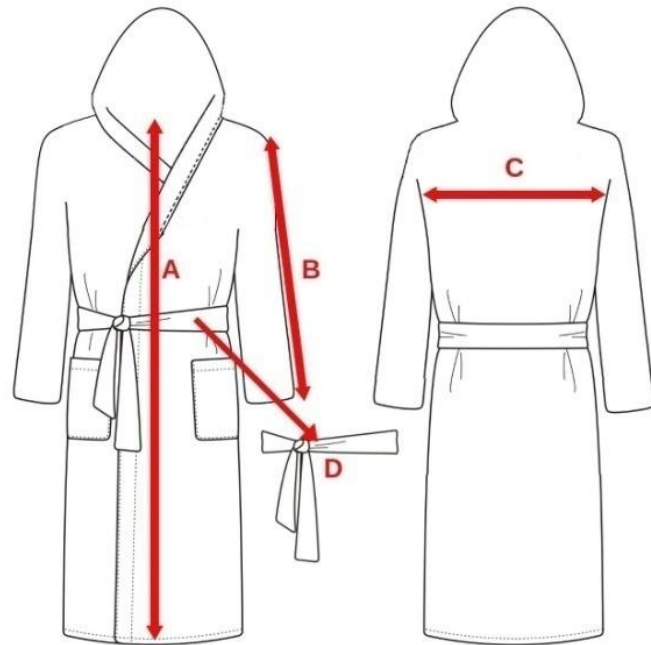

Waffle bathrobe with gold line

	S	M	L	XL	XXL	XXXL	
A	114	116	118	120	122	124	cm
B	50	52	54	56	58	60	cm
C	59	62	64	66	68	70	cm
D	190	190	190	190	200	200	cm

#44

Light and breathable, simple and fashionable, the fabric is uneven and unclinging, with flanged line and full of fluency

First Choice for warm regional hotels