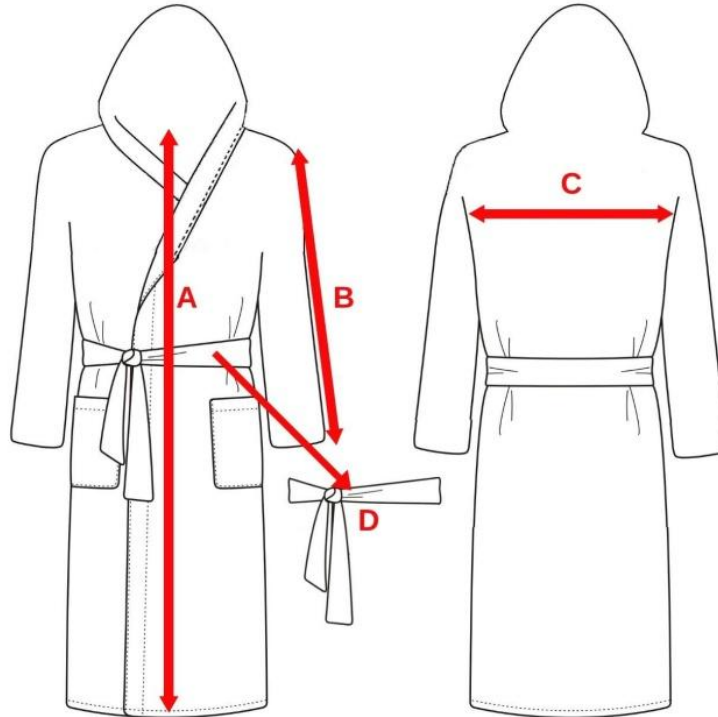

Waffle bathrobe-solid color

	S	M	L	XL	XXL	XXXL	
A	114	116	118	120	122	124	cm
B	50	52	54	56	58	60	cm
C	59	62	64	66	68	70	cm
D	190	190	190	190	200	200	cm

46

Light and breathable, simple and fashionable, the fabric is uneven and unclinging, with flanged line and full of fluency

First Choice for warm regional hotels