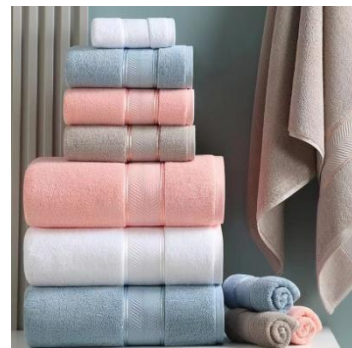

Feature:Up to 530 -660GSM, Imported long-staple cotton terry, fluffy and thick, with strong water absorption and washing resistance.

This product belongs to the standard of five-star hotel, Exquisite and elegant satin, customized personalized logo