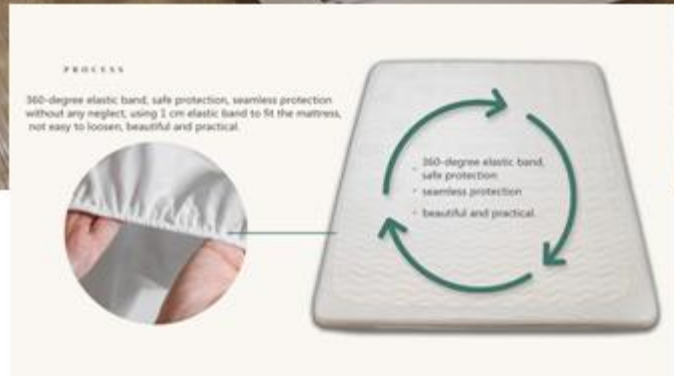

Model 5. Water proof Mattress protector with 360 °elastic band

1. Material: brushed polyester fabric +TPU waterproof
2. Fill 120gsm polyester velvet
3. with 360 ° elastic band
4. Deep pocket height: 30cm (12in)

Bed size	Size(W.x L.)	Product No.
Single	99*190+30cm	#320
XL-single	100*200+35cm	#330
Full	137*190+30cm	#400
XL-double	140*200+35cm	#415
Queen	153*203+30 cm	#442
King	198*203+30cm	#540
L-king	200*200+35cm	#520
Pillow case	50*70cm	#108

Feature:

Waterproof , Brushed fabric durable, polyester filler, elastic band design, no shedding, no displacement, no deformation, easy to handle; Delicate stitching, tightly wrap the mattress