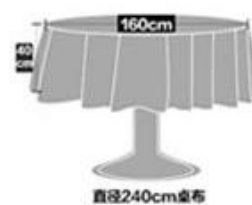

Material: 180-200gsm polyester

Pattern: plain cloth

Shape: Rectangular or round

Size : customer's required size

Please check which drape effect you want as below: