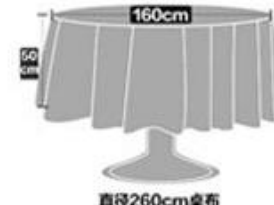

Material: 180-200gsm polyester

Pattern: plain cloth

Shape: Rectangular or round

Size : customer's required size

Please check which drape effect you want as below: