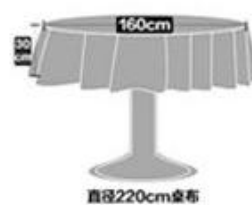

Material: 180-200gsm polyester

Pattern: plain cloth

Shape: Rectangular or round

Size : customer's required size

Please check which drape effect you want as below: